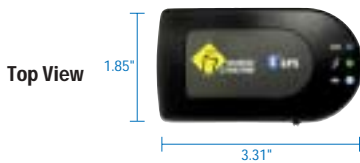

Bluetooth GPS

BLUETOOTH GPS: Features

Bluetooth 1.1 Class 2:

33 Feet Range

Operation Time:

At least 8+ hours on a full charge

Channels:

12 Parallel Channels — Capable of locking onto up to 12 GPS Satellites simultaneously!

Maximum Altitude:

60,000 ft.

Maximum Acceleration:

4g

Speed Limit:

1152 mph

Position Accuracy:

<50 ft 2D RMS with open sky view, and <16 feet 2D RMS with WAAS 95% of the time

No Subscription Fee:

No Subscription to pay!

Compatible Software	Bluetooth Pocket PC	Bluetooth SmartPhone	Bluetooth Windows Laptop	Bluetooth Palm OS	Bluetooth Macintosh
Co-Pilot	✓	✓	✓		
Destinator	✓	✓			
iGuidance/ Routis/ Intellinav	✓		✓		
Mapopolis Navigator	✓	✓		✓	
MacGPS Pro					✓
Street Atlas	✓		✓	✓	
Streets & Trips	✓	✓	✓		
Pharos	✓				
Route 66	✓		✓		✓
SmartST	✓			✓	
TomTom Navigator	✓			✓	

*This is just a short list of software, there are many other software that will work.

mobile
Crossing

Mobile Crossing Headquarters
1230 Oakmead Parkway, Suite 304
Sunnyvale, CA 94085-4028
tel: 408.738.8816

Latitude: 37.386635
Longitude: -121.993258

Warranty Information:

Your Mobile Crossing Bluetooth GPS comes with 90 days of warranty and support standard. Upon registering your product, we will grant a free warranty extension to a full 365 days from the purchase date.

All brand names not owned by Mobile Crossing are copyrighted and/or trademarked by their respective companies.

© Copyright 2004 All rights reserved.

www.mobilecrossing.com 1230 Oakmead Parkway, Suite 304 Sunnyvale, CA 94085-4028